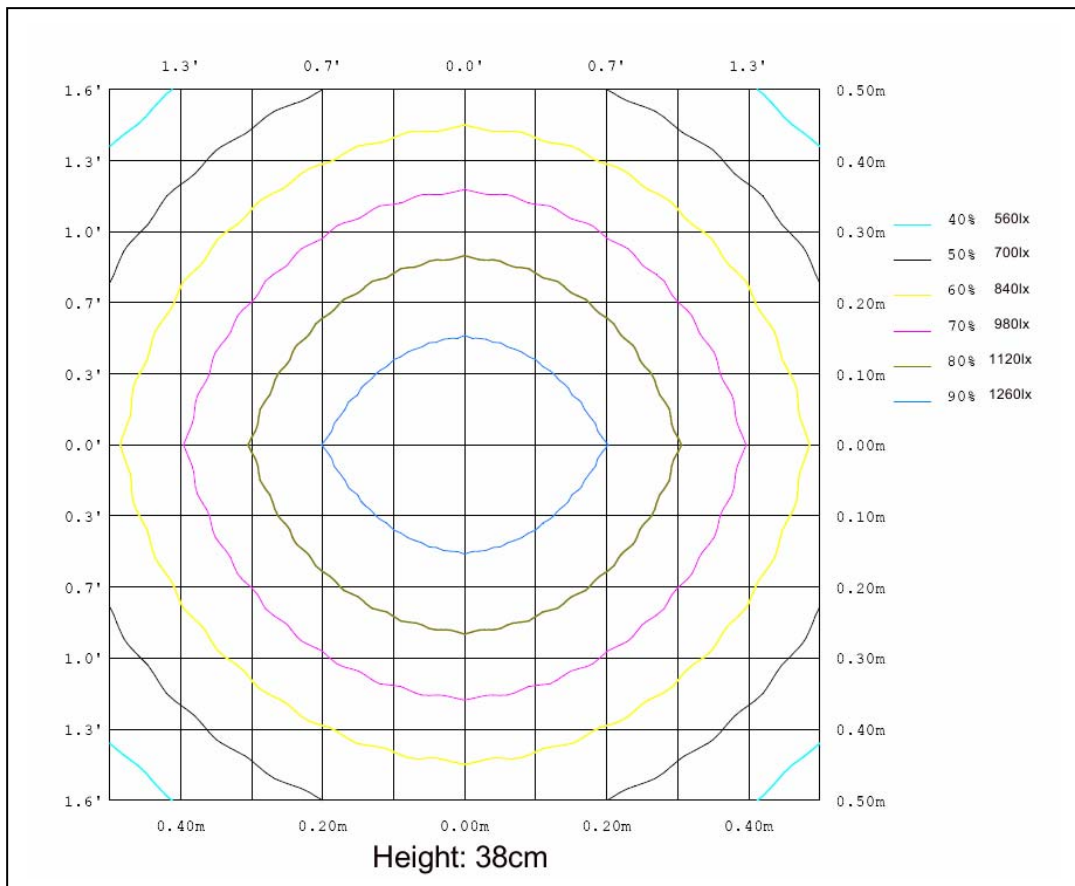

Photometry