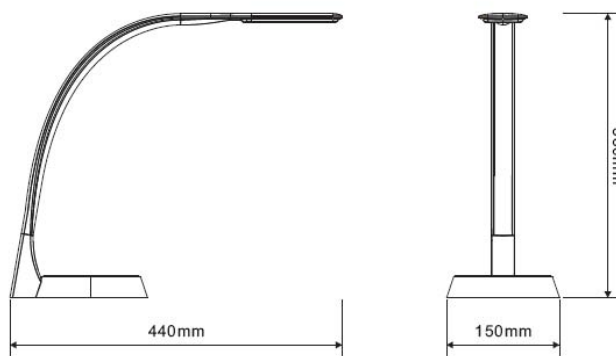

LED Reading Lamp

Note :

- Tolerances unless otherwise mentioned $\pm 5\text{mm}$

Features

1. Modern appearance
2. Four colors (Pink, Orange, Green, White and Gray Metallic) of lamp can be choose.
3. Different plug types (North America, Britain, Australia, Europe, and China) of adaptor can be choose.
4. Left/Right adjustable, can meet different angle lighting requirement.
5. Smart touch control and five gradations dimming.
6. Non-glare and uniform performance.
7. Socket, easy to connect the power.
8. Flexible metallic conduct design, change the desk light head more convenience;
9. LED proprietary technology delivers uniform, high-quality, white light.

Specifications

Model	RL01-C09xx
Voltage Range	100~240 VAC
Frequency	50/60 HZ
Power Consumption	9.0W (typ.)
Touch dimming (5-step)	100%=>75%=>50%=>30%=>0%
Color Temperature	5300K (typ.)
Luminous Flux (Power Max.)	650 Lm (typ.)
Color Rendering Index	80 (typ.)
LED Lifetime (Decay to 70%)	>40,000hrs
Illuminance at 38cm (Dimming 100%.)	1400 Lux (typ.)
Beam Angle	100°
Fixture Material	Aluminum
Operating Temperature	-10°C ~+40°C
Operating Humidity	20~80% RH
Storage Temp. & Humidity	-20°C ~+60°C 0~90% RH
Dimensions	380mm×150mm×430mm (L x W x H)
Weight	1.3 kg

Product Nomenclature

<u>RL</u>	<u>01</u>	-	<u>C</u>	<u>09</u>	<u>I</u>	<u>U</u>
1	2		3	4	5	6

1. Reading Light	RL
2. Appearance Version	01: First Version 02: Second Version
3. Emitting Color	C: Cool White N: Neutral White W: Warm White
4 Power Consumption	09: 9W
5. Appearance Color	G: Green P: Pink S: Gray Metallic T: Orange W White
6. Plug Type	A: Australia B: Britain C: China E: Europe U: North America