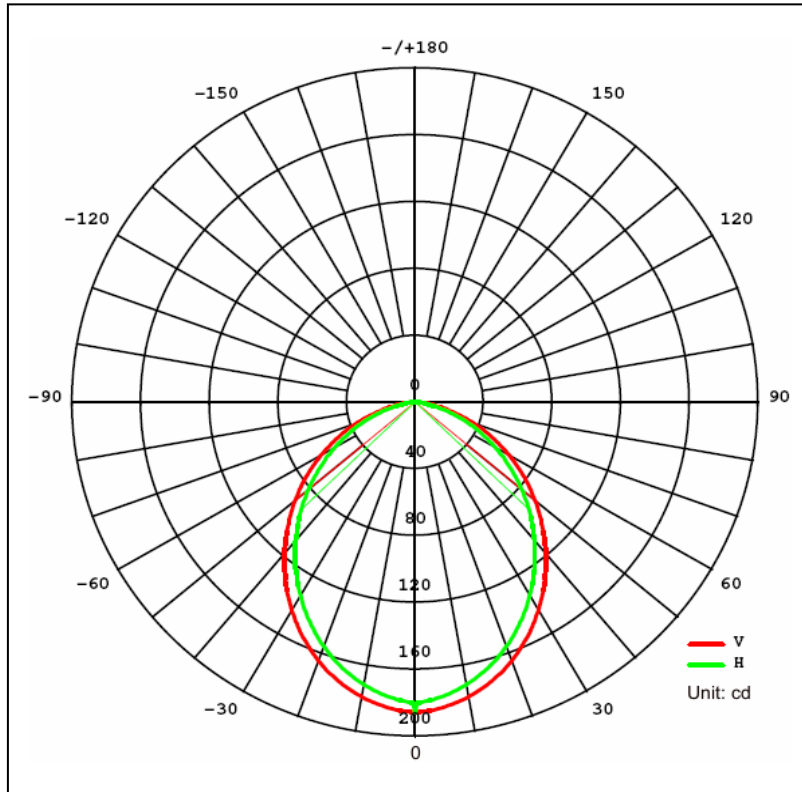

Photometry